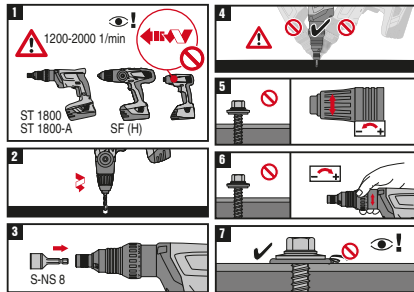

S-MP 64S 6.3x100

283552

Rostfrei / Inox / Stainless A2

2081872