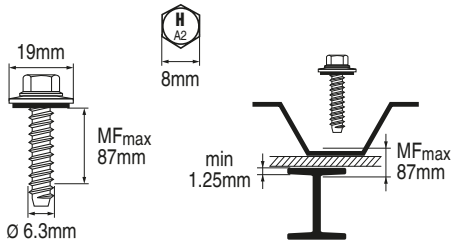

S-MP 64S 6.3x100

283552

Rostfrei / Inox / Stainless A2

2081872